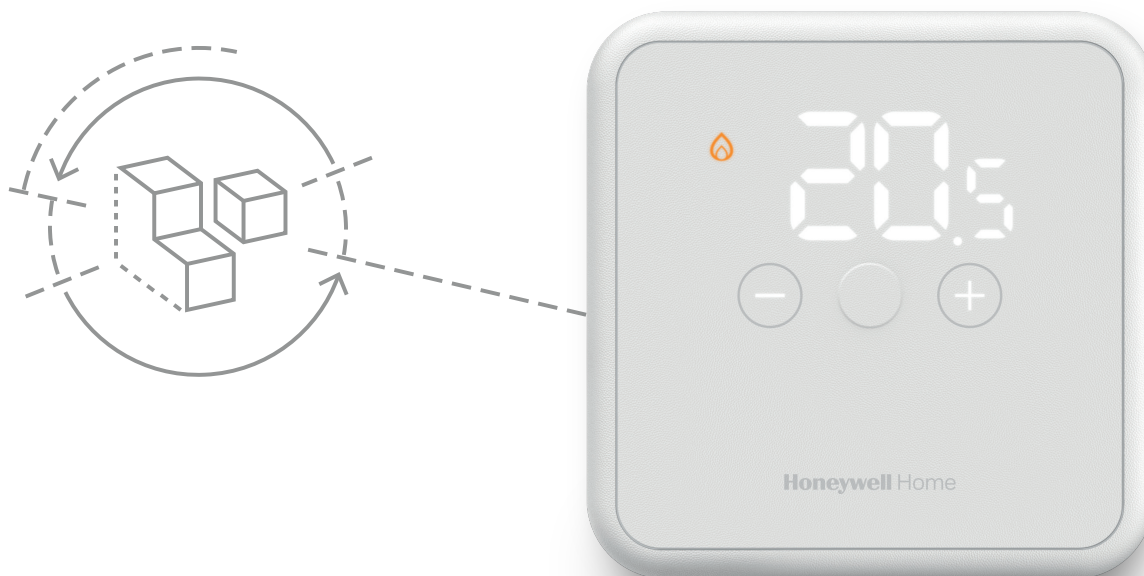

Product specifications

	DT4 Room Thermostat Wired On/Off	DT4R Room Thermostat Wireless On/Off	DT4R Room Thermostat Wireless Spare	DT4M Room Thermostat Wired Modulation	DT4R Room Thermostat Wireless Modulation
Reference Number	DT40WT20 (white) DT40GT21 (grey) DT40BT22 (black)	YT42WRFT20 (white) YT42GRFT21 (grey) YT42BRFT22 (black)	DTS42WRFST20 (white) DTS42GRFST21 (grey) DTS42BRFST22 (black)	DT41SPMWT30 (white) DT41SPMGT31 (grey) DT41SPMBT32 (black)	YT43MRFWT30 (white) YT43MRFGT31 (grey) YT43MRFBT32 (black)
Colour options	White, Grey, Black	White, Grey, Black	White, Grey, Black	White, Grey, Black	White, Grey, Black
Heat/Cool	YES	YES	YES	YES	YES
Battery	YES (included)	YES (included)	YES (included)	NO	YES (included)
Battery life*	3.5 years	1.5 years	1.5 years	-	1.5 years
Honeywell Home product compatibility	-	BDR91A	evohome, ST9000 Timer range, HCC100, BDR91A, HCE80, HCC80	HCC100	-
Appliance	Boilers, heat pumps, zone valves, underfloor, solid fuel boiler, electric heater	Boilers, heat pumps, zone valves, underfloor, solid fuel boiler, electric heater, replacement market	Zoning, underfloor, replacement market	Boilers, heat pumps, underfloor OpenTherm® smart power appliances	Boilers, heat pumps, underfloor OpenTherm® smart power appliances
Warranty	5 years	5 years	5 years	5 years	5 years

*Battery life estimated on 10 interactions a day for 5 seconds per interaction